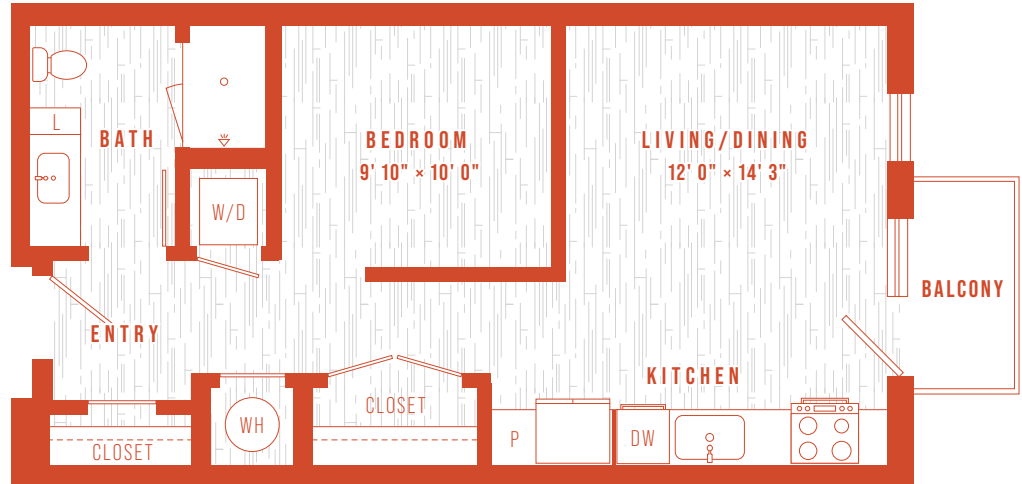

A1

1 BEDROOM
1 BATH
559 SQ FT
LEVELS 3-10

Floor plans are artist's renderings. All dimensions are approximate. Actual product and specifications may vary in dimension or detail. Not all features are available in every apartment. Prices and availability are subject to change. Please see a representative for details.