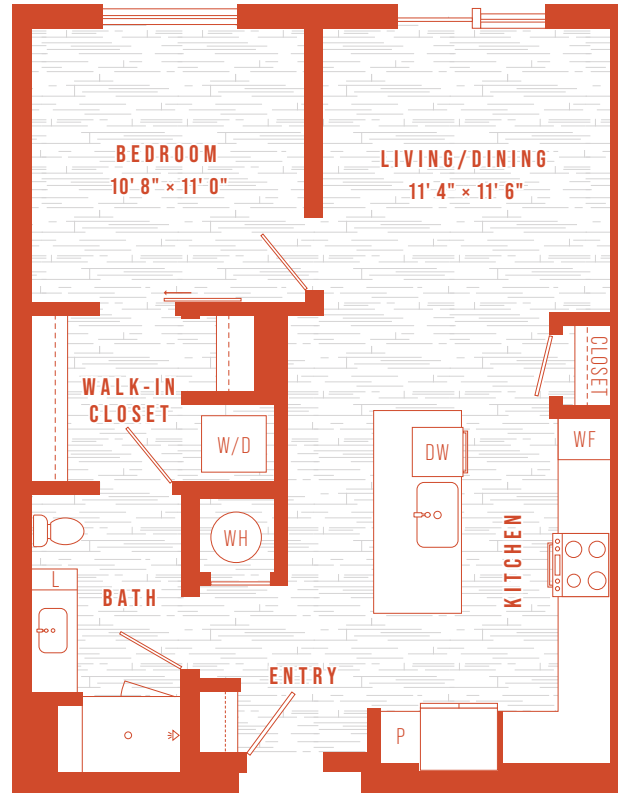

A5

1 BEDROOM
1 BATH
722-815 SQ FT
LEVELS 9-10

Floor plans are artist's renderings. All dimensions are approximate. Actual product and specifications may vary in dimension or detail. Not all features are available in every apartment. Prices and availability are subject to change. Please see a representative for details.