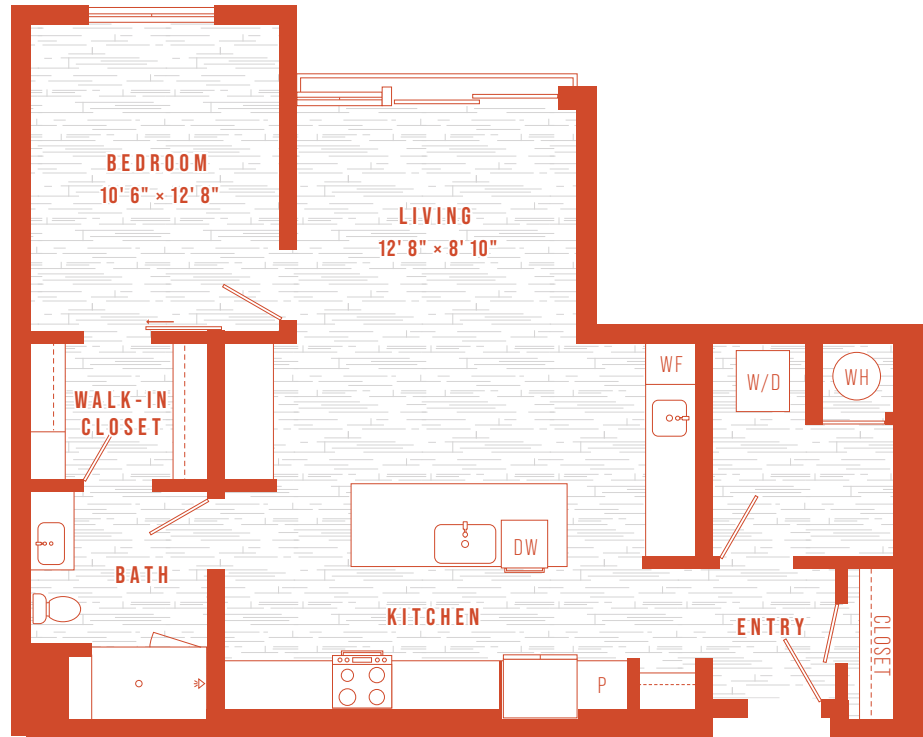

A13

1 BEDROOM
1 BATH
888 SQ FT
LEVELS 3-10

Floor plans are artist's renderings. All dimensions are approximate. Actual product and specifications may vary in dimension or detail. Not all features are available in every apartment. Prices and availability are subject to change. Please see a representative for details.