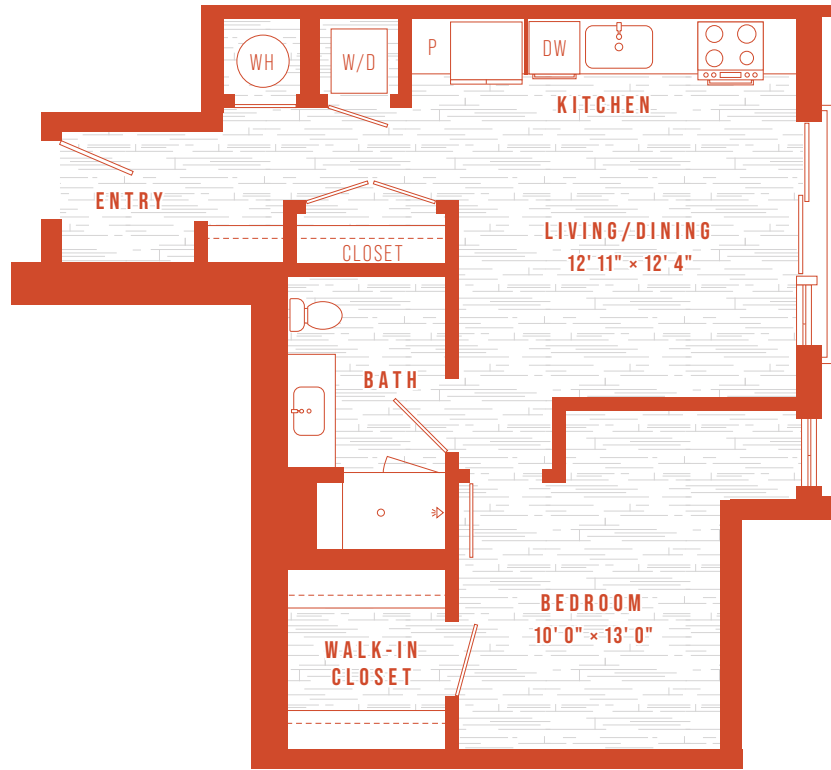

A2

1 BEDROOM
1 BATH
618 SQ FT
LEVELS 3-10

Floorplans are artist's renderings. All dimensions are approximate. Actual product and specifications may vary in dimension or detail. Not all features are available in every apartment. Prices and availability are subject to change. Please see a representative for details.