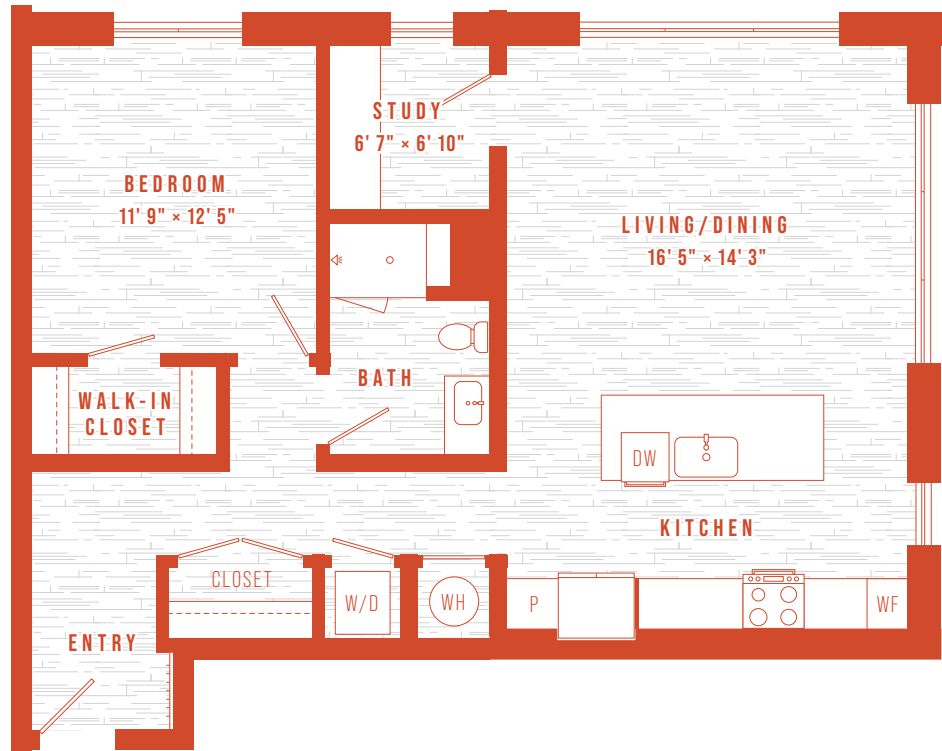

A12 + STUDY

1 BEDROOM
1 BATH
949 SQ FT
LEVELS 3-9

Floor plans are artist's renderings. All dimensions are approximate. Actual product and specifications may vary in dimension or detail. Not all features are available in every apartment. Prices and availability are subject to change. Please see a representative for details.