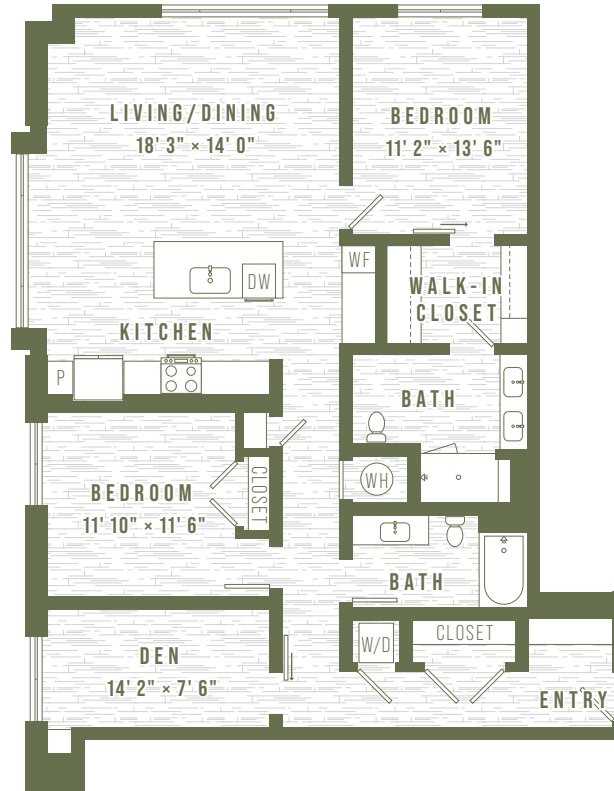

B9 + DEN

2 BEDROOM
2 BATH
1,458 SQ FT
LEVELS 3-8

Floor plans are artist's renderings. All dimensions are approximate. Actual product and specifications may vary in dimension or detail. Not all features are available in every apartment. Prices and availability are subject to change. Please see a representative for details.