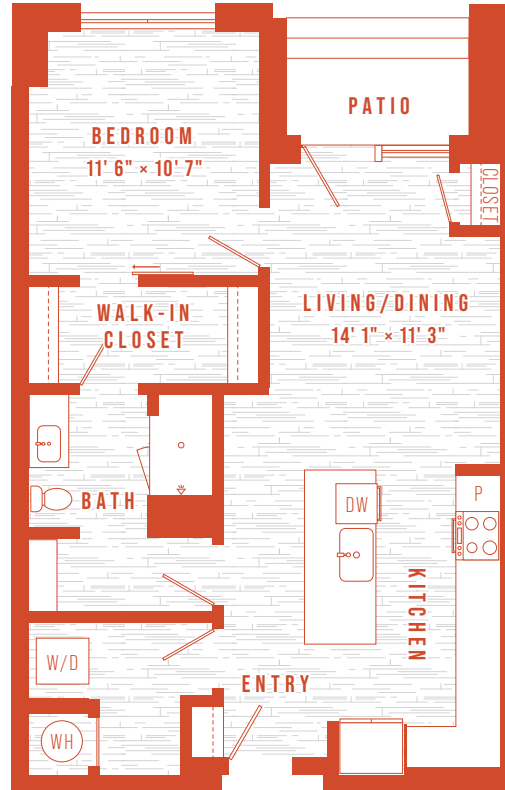

A10

1 BEDROOM
1 BATH
806-839 SQ FT
LEVEL 1

Floor plans are artist's renderings. All dimensions are approximate. Actual product and specifications may vary in dimension or detail. Not all features are available in every apartment. Prices and availability are subject to change. Please see a representative for details.